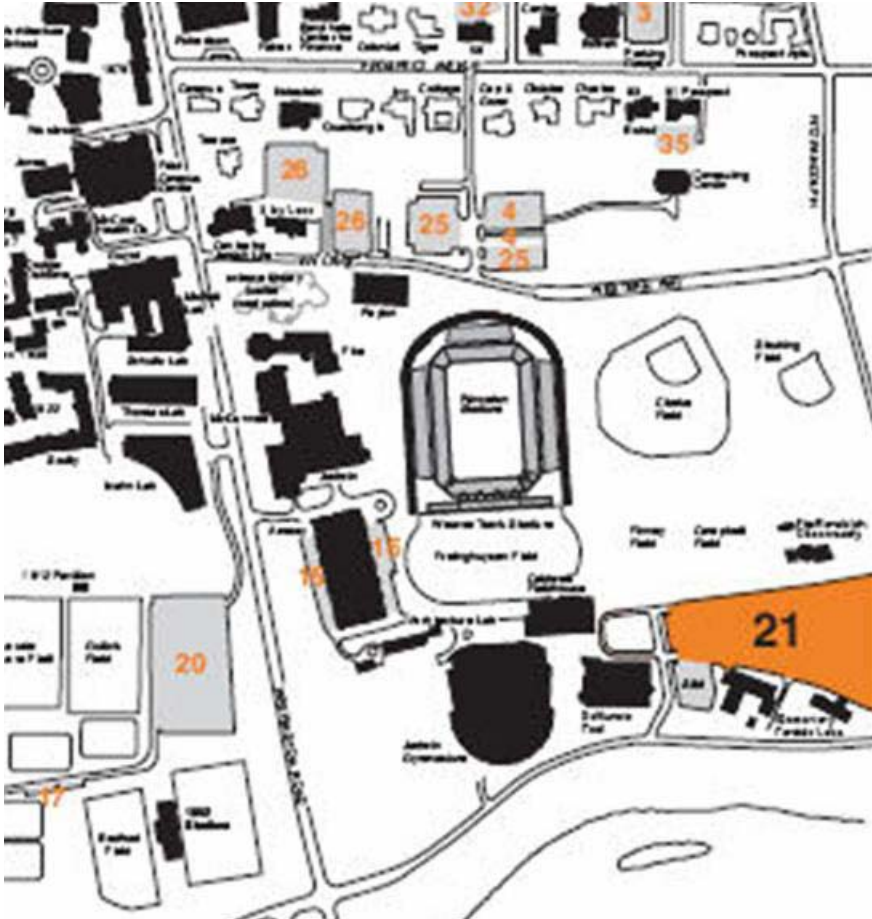

Wednesday, December 5th, 2007

**Eisenhardt Room, Fine Hall, Princeton University –penthouse view
(Park in Lot 20 across Washington Road from Fine Hall)**

Map at http://web.princeton.edu/sites/tigercard/parking/Parking_lot_Map.pdf

____ SLA Member \$20

____ Student/Retiree \$15

____ Non-Member \$30

From Route 1 South, take Route 571 (Washington Rd.) toward Princeton. After 5PM you can park in Lot 20 and cross Washington Road. Fine Hall is the tallest building on campus. To reach the Eisenhardt room you will need to press the PL (Professor's Lounge) button on the elevator to take you to the top. If you are lost, please call 6095756495. Faculty Road is down here